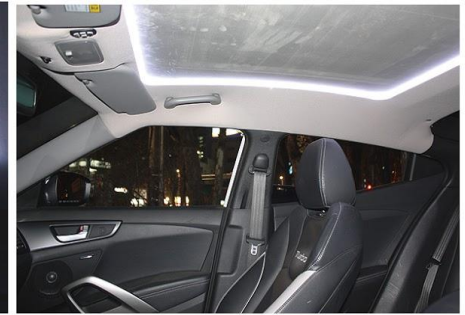

M5-Coupe

- Frame Size : 831mm x 900mm
- Glass Size : 821mm x 890mm
- Glass Thickness : 6T (6mm)
- Total weight : 19.5Kg

▶ 제조사	producer	MOONROOF
▶ 제품명	product name	M3-Coupe(C)
▶ 타입	type	fixed glass
▶ 인스톨러의견	installer Opinion	★★★★★
▶ 장착시간	Installation time	6 hour
▶ 적용차량	proprietary	COUPE,Short Roof
▶ 특징	special feature	Automatic sunshade